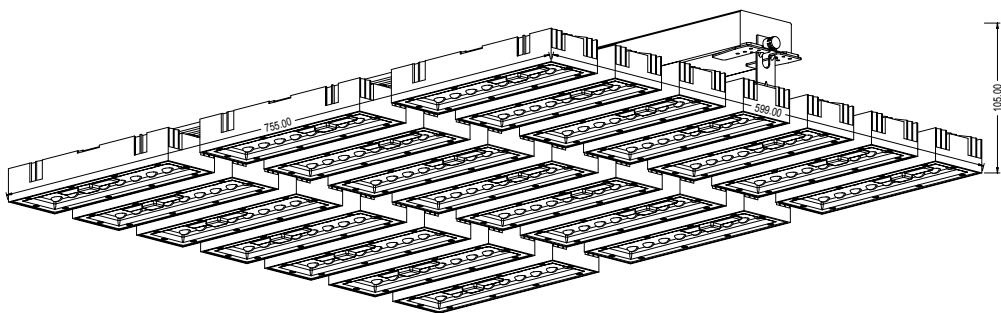

## General specifications

- The CAPELLA Series from LEDEVEN is specifically designed for indoor grow crops and greenhouses.
- Available in 6 different power ratings from 100W up to 690W the CAPELLA Series is suitable for a wide range of applications from compact growing areas to large-scale commercial applications.
- The adjustable design of the fixture combined with the 90° optic cluster provides your crops with the highest levels of Photosynthetic Photon Flux Density (PPFD) values on unsurpassed surfaces with great uniformity.
- 3 standard spectra (FL: Foliage plants / FR: Fruit plants / MJ: Marijuana) and custom designed spectrum available.
- Modular design for low maintenance costs. LED Module and Power Supply can be easily replaced in case of disruption.
- Easy installation: fixtures are supplied with suspension cables kit and fully equipped with waterproof fast connectors.
- Waterproof and Shock-resistant: IP66 / IK08.
- Life span > 50000H – Warranty: 5 years.