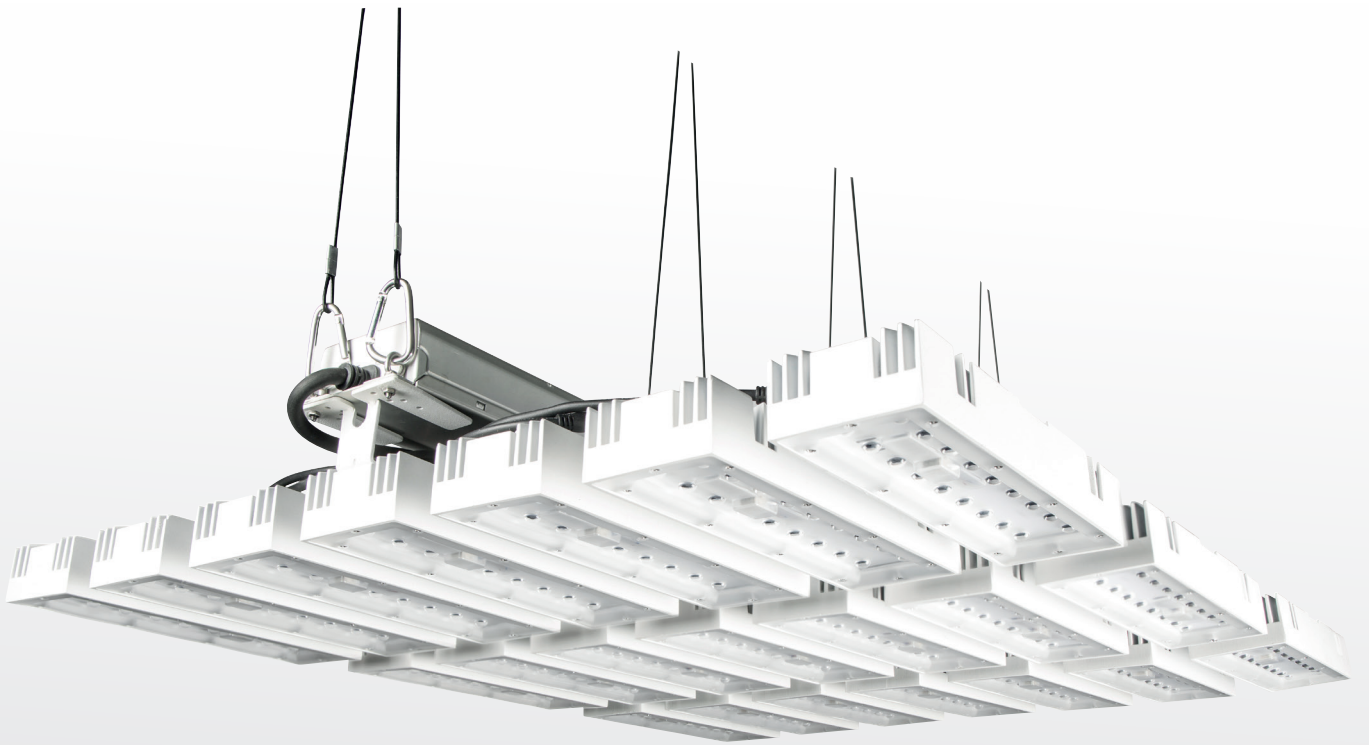

ledeven  
Lighting is in our culture

CAPELLA 21

Greenhouse & Indoor applications  
LED TopLighting

CAPELLA SERIES

## General specifications

- The CAPELLA Series from LEDEVEN is specifically designed for indoor grow crops and greenhouses.
- Available in 6 different power ratings from 100W up to 690W the CAPELLA Series is suitable for a wide range of applications from compact growing areas to large-scale commercial applications.
- The adjustable design of the fixture combined with the 90° optic cluster provides your crops with the highest levels of Photosynthetic Photon Flux Density (PPFD) values on unsurpassed surfaces with great uniformity.
- 3 standard spectra (FL: Foliage plants / FR: Fruit plants / MJ: Marijuana) and custom designed spectrum available.
- Modular design for low maintenance costs. LED Module and Power Supply can be easily replaced in case of disruption.
- Easy installation: fixtures are supplied with suspension cables kit and fully equipped with waterproof fast connectors.
- Waterproof and Shock-resistant: IP66 / IK08.
- Life span > 50000H – Warranty: 5 years.

Fully equipped with waterproof fast connectors

Independent LED module  
Can be easily replaced in case of disruption